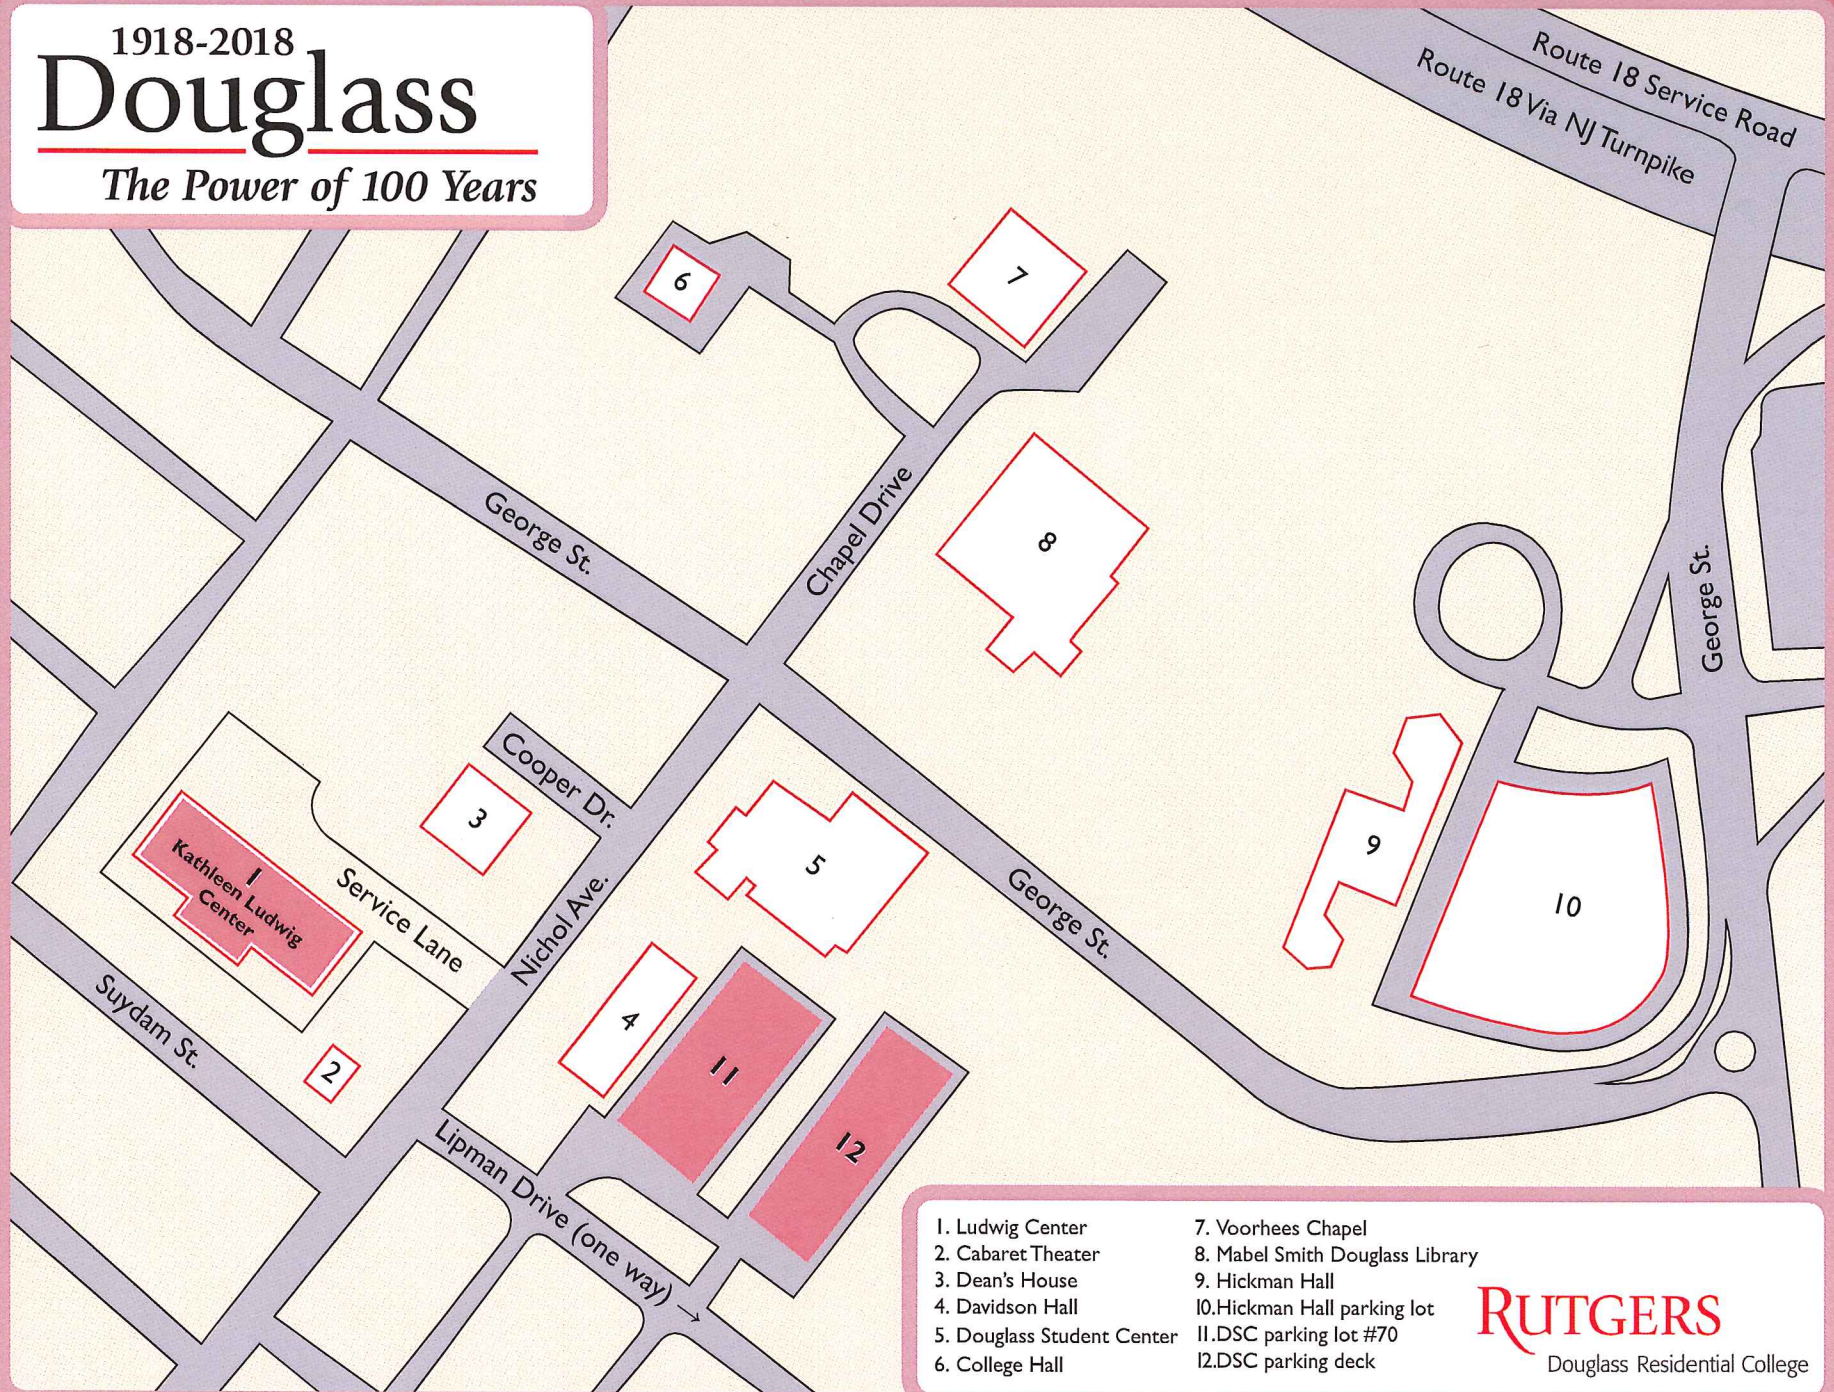

1918-2018
Douglass
The Power of 100 Years

- | | |
|----------------------------|---------------------------------|
| 1. Ludwig Center | 7. Voorhees Chapel |
| 2. Cabaret Theater | 8. Mabel Smith Douglass Library |
| 3. Dean's House | 9. Hickman Hall |
| 4. Davidson Hall | 10. Hickman Hall parking lot |
| 5. Douglass Student Center | 11. DSC parking lot #70 |
| 6. College Hall | 12. DSC parking deck |

RUTGERS
 Douglass Residential College